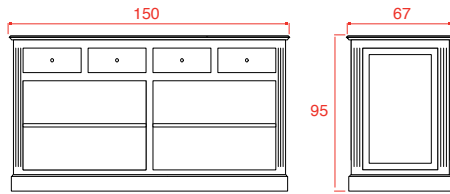

Soul Home Collection

Bar (back)

Pacy > Bar 1

Available in:

light - grey

or **Available in:**

Interior + tablet in light - grey

Exterior in basic colour: 001-002-003-006-008-013-014-025-026-037-039-046-047

or Exterior in distressed colour: 310-320-330-340-350.