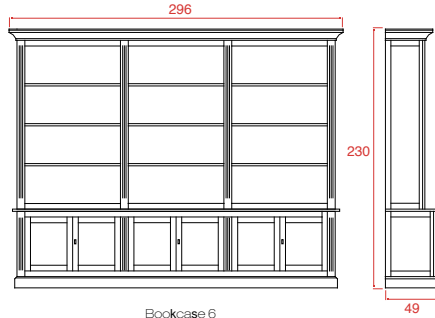

Soul Home Collection

Bookcase 6

Pacy > Bookcase 4

Available in:

light - grey

or **Available in:**

Interior + tablet in light - grey

Exterior in basic colour: 001-002-003-006-008-013-014-025-026-037-039-046-047

or Exterior in distressed colour: 310-320-330-340-350.