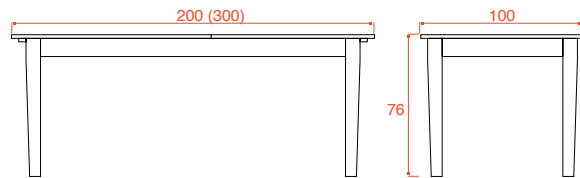

Soul Home Collection

Tables > Pert

Available in:

light / grey

or

tablet light - grey + legs in basic colour: 001-002-003-006-008-013-014- 025-026-037-039-046-047

or

tablet light - grey + legs in distressed colour: 310-320-330-340-350.

Oak Wood Furniture