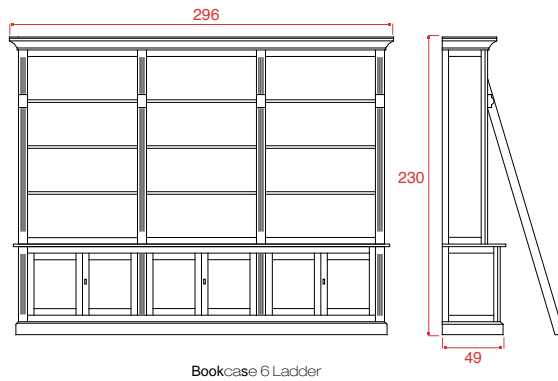

Soul Home Collection

Pacy > Bookcase 6 Ladder

Available in:

light - grey

or **Available in:**

Interior + tablet and ladder in light - grey

Exterior in basic colour: 001-002-003-006-008-013-014-025-026-037-039-046-047

or Exterior in distressed colour: 310-320-330-340-350.

Oak Wood Furniture