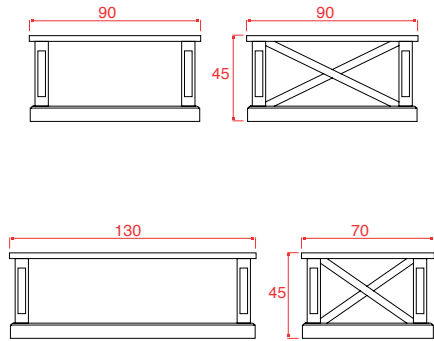

Soul Home Collection

Tables > Cross Coffee

Available in:
light / grey

For other painted colours or dimensions, please contact us.