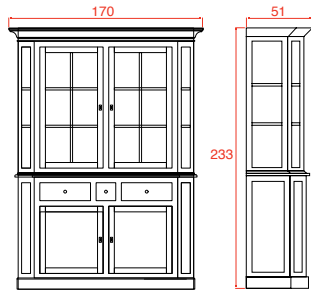

Soul Home Collection

Cupboard 2