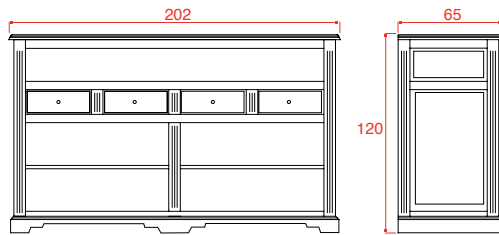

Soul Home Collection

Pacy > Bar 2

Available in:

light - grey

or **Available in:**

Interior + tablet in light - grey

Exterior in basic colour: 001-002-003-006-008-013-014-025-026-037-039-046-047

or Exterior in distressed colour: 310-320-330-340-350.

Oak Wood Furniture