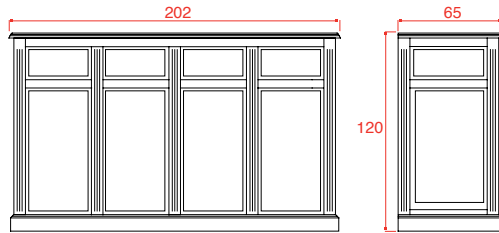

Soul Home Collection

Pacy > Bar 2

Available in:

light - grey

or **Available in:**

Interior + tablet in light - grey

Exterior in basic colour: 001-002-003-006-008-013-014-025-026-037-039-046-047

or Exterior in distressed colour: 310-320-330-340-350.

Oak Wood Furniture