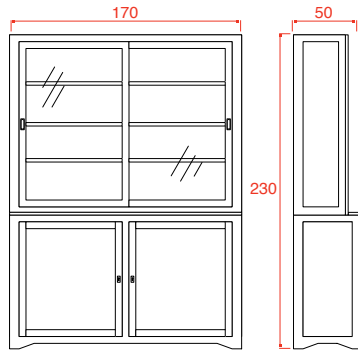

Soul Home Collection

Nordic > Cupboard 2

Available in:
light - grey

The doors can be painted in basic colour: 001-002-003-006-008-013-014-025-026-037-039-046-047.

Oak Wood Furniture