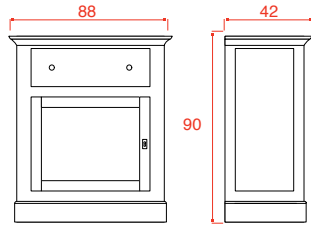

Soul Home Collection

Algara > Sidetable

Available in:

light - grey

or **Available in:**

Interior + tablet in light - grey

Exterior in basic colour: 001-002-003-006-008-013-014-025-026-037-039-046-047

or Exterior in distressed colour: 310-320-330-340-350.