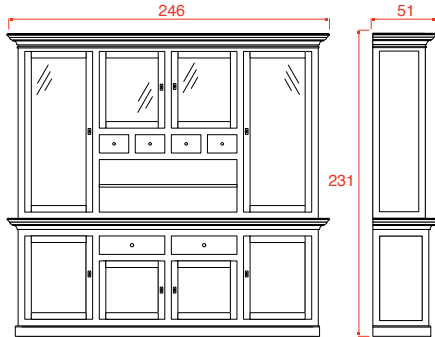

Soul Home Collection

Tosca > Cupboard 4

Available in:

light - grey

or **Available in:**

Interior + tablet in light - grey

Exterior in basic colour: 001-002-003-006-008-013-014-025-026-037-039-046-047

or Exterior in distressed colour: 310-320-330-340-350.

Oak Wood Furniture