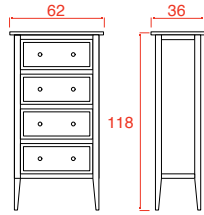

Soul Home Collection

Pacy > Sideboard 4

Available in:

light - grey

or **Available in:**

Interior + tablet and drawers in light - grey

Exterior in basic colour: 001-002-003-006-008-013-014-025-026-037-039-046-047

or Exterior in distressed colour: 310-320-330-340-350.