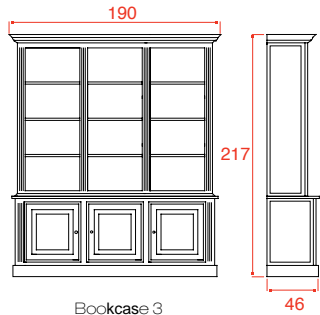

Soul Home Collection

Bookcase 2

Retro > Bookcase 2

Available in:

light - grey

or **Available in:**

Interior + tablet in light - grey

Exterior in basic colour: 001-002-003-006-008-013-014-025-026-037-039-046-047

or Exterior in distressed colour: 310-320-330-340-350.