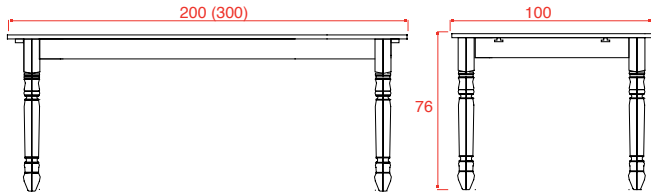

Soul Home Collection

Tables > Colo

Available in:

light / grey
or
tablet light - grey + legs in basic colour: 001-002-003-006-008-013-014- 025-
026-037-039-046-047
or
tablet light oak - grey + legs in distressed colour: 310-320-330-340-350.

Oak Wood Furniture