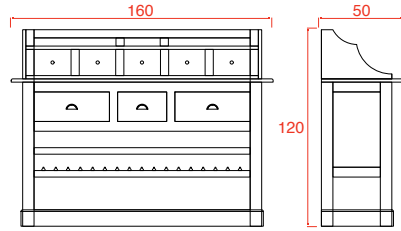

Soul Home Collection

Pacy > Sideboard

Available in
light - grey

Oak Wood Furniture