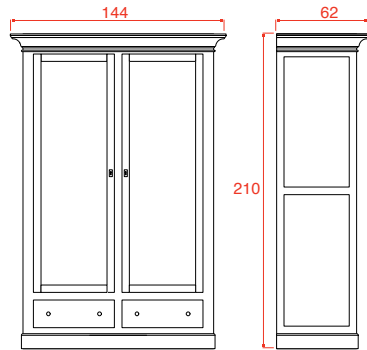

Soul Home Collection

Algara > Wardrobe 1 + Wardrobe 2

Available in:

light - grey

or **Available in:**

Interior in light - grey

Exterior in basic colour: 001-002-003-006-008-013-014-025-026-037-039-046-047

or Exterior in distressed colour: 310-320-330-340-350.

Oak Wood Furniture