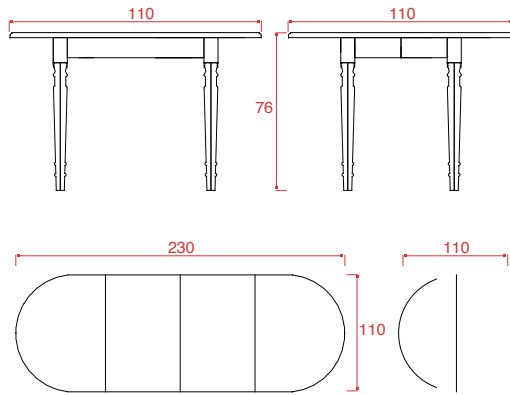

Oak Wood Furniture

Soul Home Collection

Tables > Nott

Available in:

light / grey

or

tablet light - grey + legs in basic colour: 001-002-003-006-008-013-014- 025-026-037-039-046-047

or

tablet light - grey + legs in distressed colour: 310-320-330-340-350.

Oak Wood Furniture