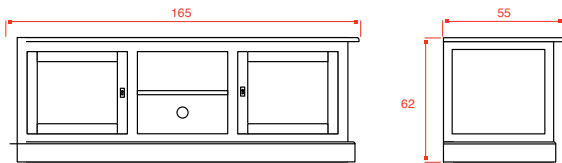

Soul Home Collection

Pacy > TV + TV Small

Available in:
light - grey
or **Available in:**
Interior + tablet in light - grey
Exterior in basic colour: 001-002-003-006-008-013-014-025-026-037-039-046-047
or Exterior in distressed colour: 310-320-330-340-350.