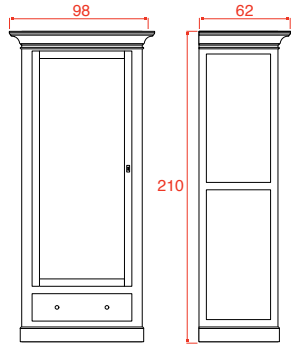

Soul Home Collection

Algara > Wardrobe 1 + Wardrobe 2

Available in:

light - grey

or **Available in:**

Interior in light - grey

Exterior in basic colour: 001-002-003-006-008-013-014-025-026-037-039-046-047

or Exterior in distressed colour: 310-320-330-340-350.

Oak Wood Furniture