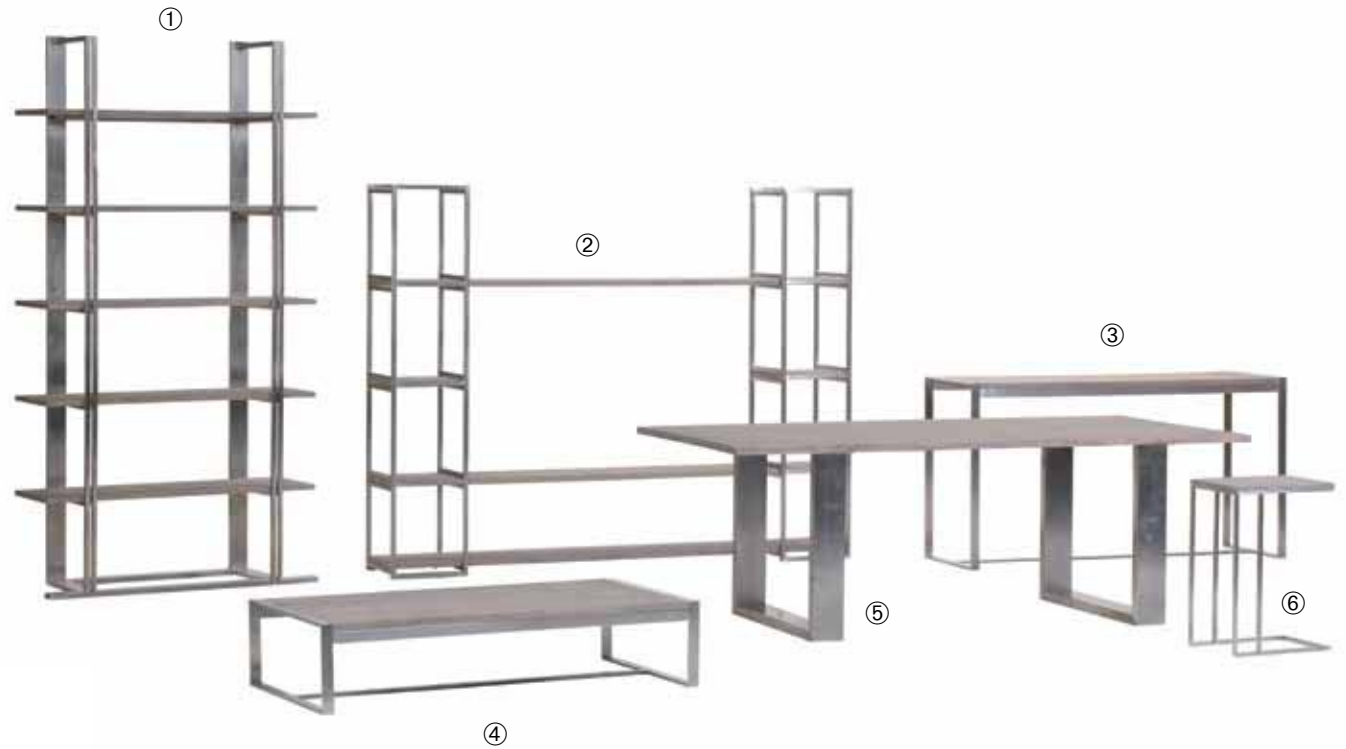

Soul Home Collection

- ① Brushed Steel Bookcase L 118 x H 230 x D 47
- ② Brushed Steel TV L 220 x H 170 x D 35
- ③ Brushed Steel Console L 160 x H 85 x D 49
- ④ Brushed Steel Coffee Table L 140 x H 30 x D 70
- ⑤ Brushed Steel Table L 220 x H 76 x D 100
- ⑥ Brushed Steel Side Table L 44 x H 29 x D 61

Steel > Steel Collection

Available in:

Shelves / tablet in light - grey + frame in stainless steel