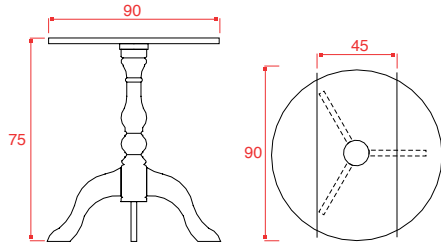

Soul Home Collection

Tables > Rich

Available in:

light / grey

or

tablet light - grey + leg in basic colour: 001-002-003-006-008-013-014- 025-026-037-039-046-047

or

tablet light - grey + leg in distressed colour: 310-320-330-340-350.

Oak Wood Furniture