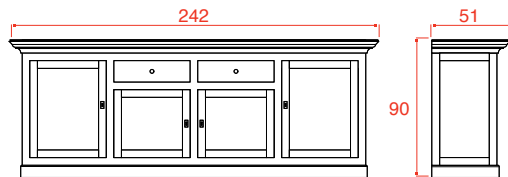

Sideboard 4