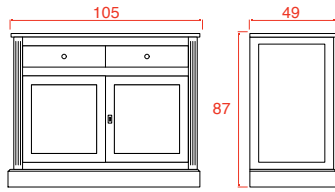

Soul Home Collection

Sideboard 2