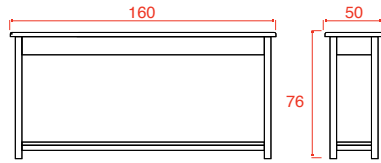

Oak Wood Furniture

Soul Home Collection

Console 160 Straight Legs