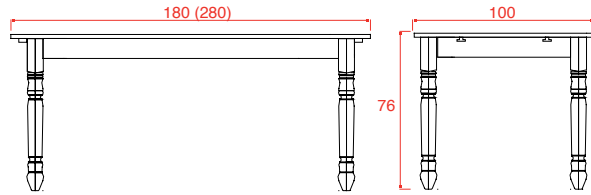

Soul Home Collection

Tables > Colo

Available in:

light / grey
or
tablet light - grey + legs in basic colour: 001-002-003-006-008-013-014- 025-
026-037-039-046-047
or
tablet light oak - grey + legs in distressed colour: 310-320-330-340-350.

Oak Wood Furniture