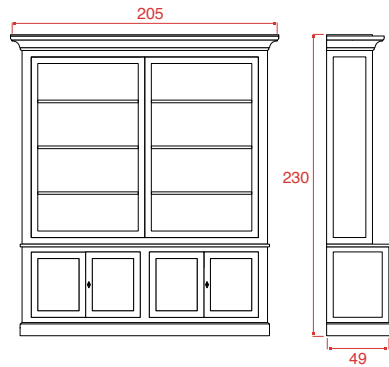

Soul Home Collection

Pacy > Display Cabinet 4 Sliding Doors

Available in:
light - grey
or **Available in:**
Interior + tablet in light - grey
Exterior in basic colour: 001-002-003-006-008-013-014-025-026-037-039-046-047
or Exterior in distressed colour: 310-320-330-340-350.