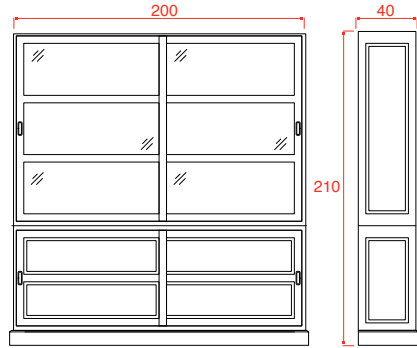

Soul Home Collection

Negro > Cupboard

Available in
light - grey

Oak Wood Furniture