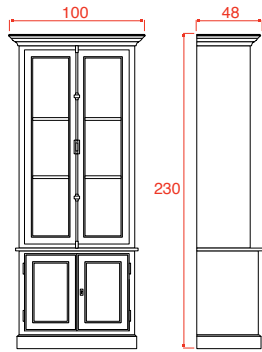

Soul Home Collection

Display Cabinet 2