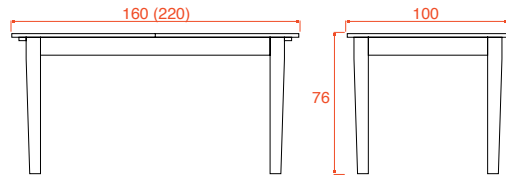

Soul Home Collection

Tables > Pert

Available in:

light / grey

or

tablet light - grey + legs in basic colour: 001-002-003-006-008-013-014- 025-026-037-039-046-047

or

tablet light - grey + legs in distressed colour: 310-320-330-340-350.

Oak Wood Furniture