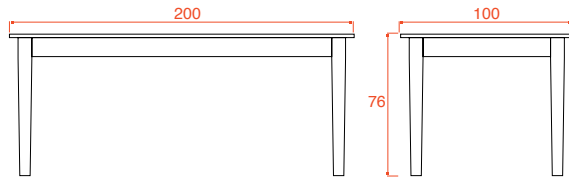

Soul Home Collection

Tables > Egypt

Available in:

light / grey

or

tablet light - grey + legs in basic colour: 001-002-003-006-008-013-014- 025-026-037-039-046-047

or

tablet light - grey + legs in distressed colour: 310-320-330-340-350.