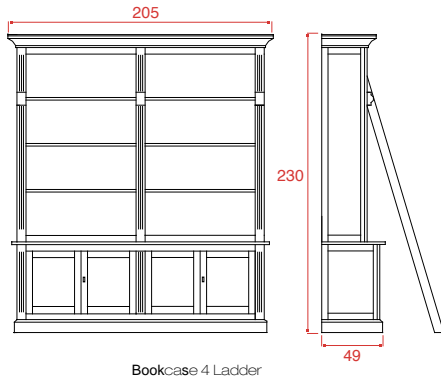

Soul Home Collection

Pacy > Bookcase 6 Ladder

Available in:

light - grey

or **Available in:**

Interior + tablet and ladder in light - grey

Exterior in basic colour: 001-002-003-006-008-013-014-025-026-037-039-046-047

or Exterior in distressed colour: 310-320-330-340-350.

Oak Wood Furniture