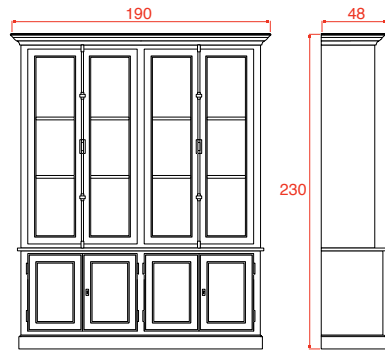

Display Cabinet 4