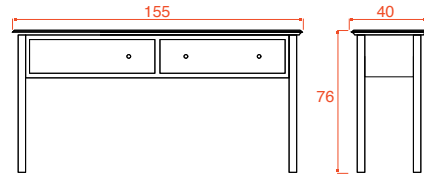

Soul Home Collection

Algara > Algara Console + Shelf

Available in:

light - grey

or Available in:

Interior + tablet / drawers in light - grey

Exterior in basic colour: 001-002-003-006-008-013-014-025-026-037-039-046-047

or Exterior in distressed colour: 310-320-330-340-350.

Oak Wood Furniture