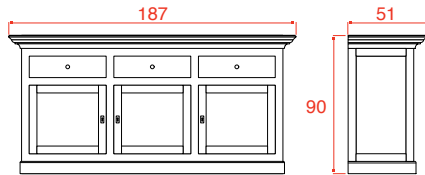

Sideboard 3