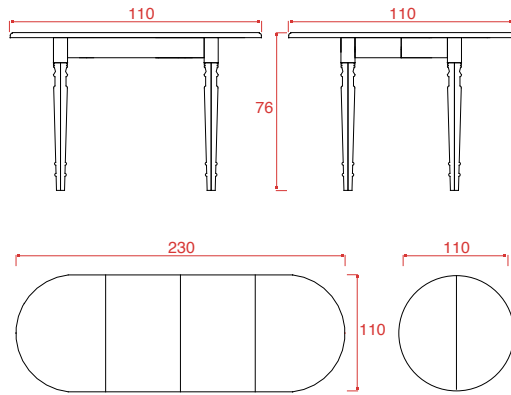

Oak Wood Furniture

Soul Home Collection

Tables > Lead

Available in:

light / grey

or

tablet light - grey + leg in basic colour: 001-002-003-006-008-013-014- 025-026-037-039-046-047

or

tablet light - grey + leg in distressed colour: 310-320-330-340-350.