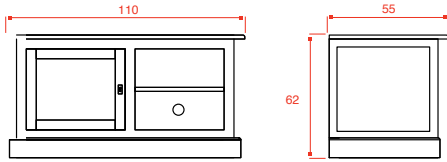

Soul Home Collection

Pacy > TV + TV Small

Available in:
light - grey
or **Available in:**
Interior + tablet in light - grey
Exterior in basic colour: 001-002-003-006-008-013-014-025-026-037-039-046-047
or Exterior in distressed colour: 310-320-330-340-350.