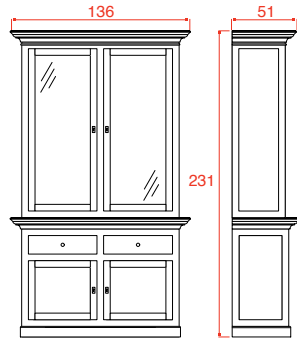

Soul Home Collection

Cupboard 2