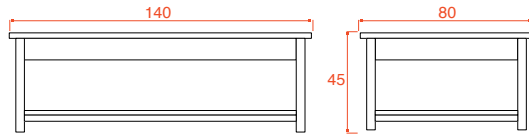

Oak Wood Furniture

Soul Home Collection

Tables > Colo Coffee Table

Available in:
light / grey