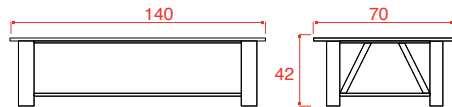

# Soul Home Collection

Pool Console 150x40x80

Pool Coffee Table 60x60x50

Pool Coffee Table 110x110x42

Pool Coffee Table 140x70x42