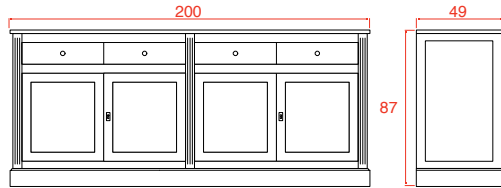

Sideboard 4