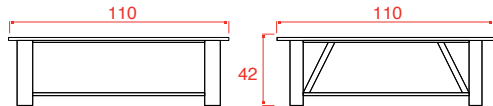

Pool Coffee Table 110x110x42