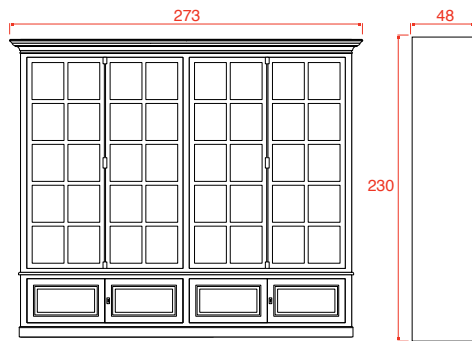

Showcase 4 Storage