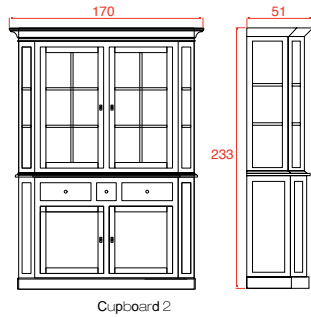

Soul Home Collection