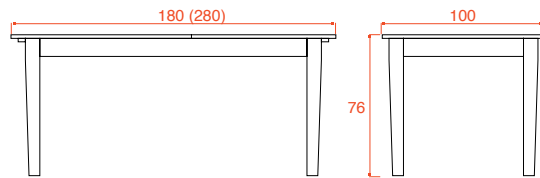

Soul Home Collection

Tables > Pert

Available in:

light / grey

or

tablet light - grey + legs in basic colour: 001-002-003-006-008-013-014- 025-026-037-039-046-047

or

tablet light - grey + legs in distressed colour: 310-320-330-340-350.

Oak Wood Furniture