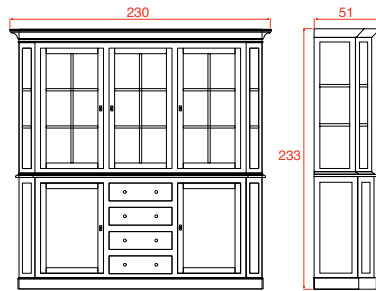

Soul Home Collection

Cupboard 2

Pacy > Cupboard 2

Available in:

light - grey

or **Available in:**

Interior + tablet in light - grey

Exterior in basic colour: 001-002-003-006-008-013-014-025-026-037-039-046-047.

or Exterior in distressed colour: 310-320-330-340-350.

Oak Wood Furniture