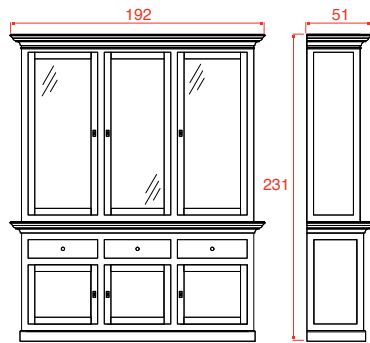

Tosca > Cupboard 3

Available in:

light - grey

or **Available in:**

Interior + tablet in light - grey

Exterior in basic colour: 001-002-003-006-008-013-014-025-026-037-039-046-047

or Exterior in distressed colour: 310-320-330-340-350.