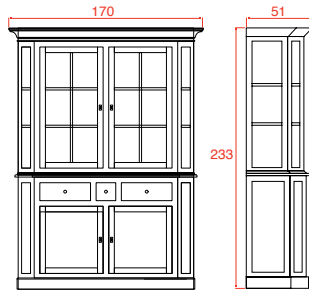

Soul Home Collection

Cupboard 2