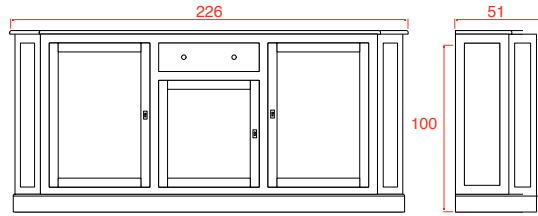

Soul Home Collection

Pacy > Sideboard 3

Available in:

light - grey

or **Available in:**

Interior + tablet in light - grey

Exterior in basic colour: 001-002-003-006-008-013-014-025-026-037-039-046-047

or Exterior in distressed colour: 310-320-330-340-350.