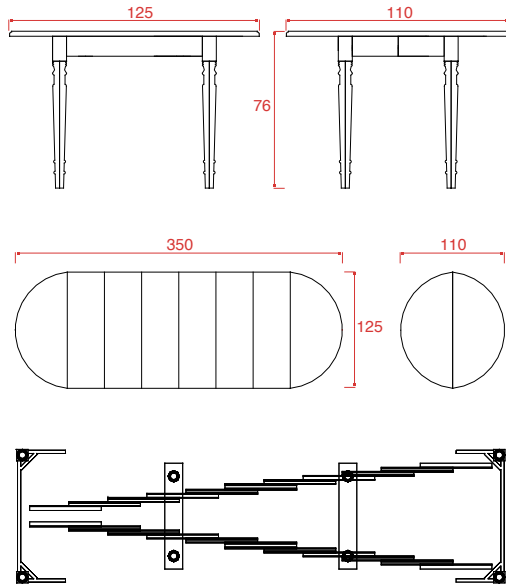

Soul Home Collection

Tables > Long

Available in:

light / grey

or

tablet light - grey + legs in basic colour: 001-002-003-006-008-013-014- 025-026-037-039-046-047

or

tablet light - grey + legs in distressed colour: 310-320-330-340-350.