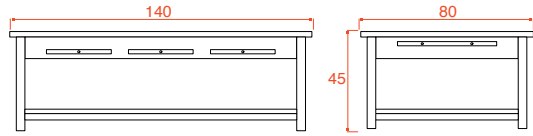

Soul Home Collection

Tables > Cord Coffee

Available in:
light / grey

For other painted colours or dimensions, please contact us.