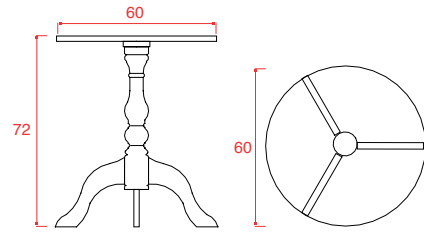

Soul Home Collection

Tables > Guer

Available in:

light / grey

or

tablet light - grey + leg in basic colour: 001-002-003-006-008-013-014- 025-026-037-039-046-047

or

tablet light - grey + leg in distressed colour: 310-320-330-340-350.