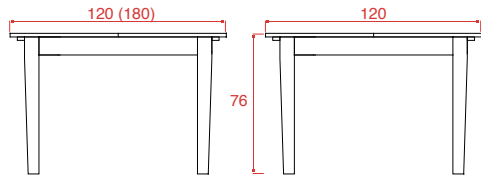

Oak Wood Furniture

Soul Home Collection

Tables > Cube

Available in:

light / grey
or
tablet light - grey + legs in basic colour: 001-002-003-006-008-013-014- 025-
026-037-039-046-047
or
tablet light - grey + legs in distressed colour: 310-320-330-340-350.

Oak Wood Furniture