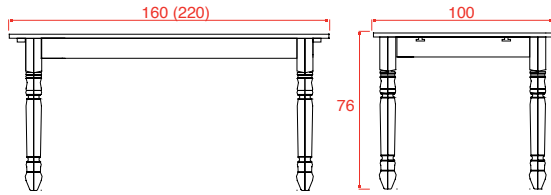

Soul Home Collection

Tables > Colo

Available in:

light / grey
or
tablet light - grey + legs in basic colour: 001-002-003-006-008-013-014- 025-
026-037-039-046-047
or
tablet light oak - grey + legs in distressed colour: 310-320-330-340-350.

Oak Wood Furniture