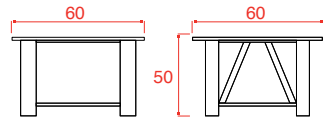

Pool Coffee Table 60x60x50