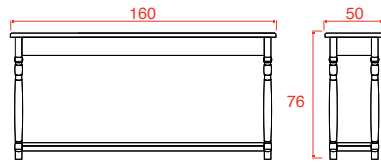

# Soul Home Collection

Console 160 Straight Legs

Console 160 Turned Legs