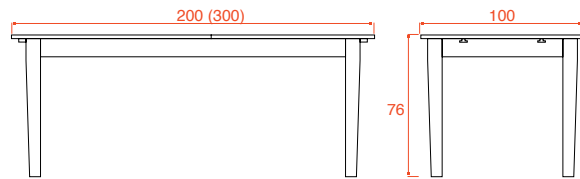

Soul Home Collection

Tables > Cube

Available in:

light / grey
or
tablet light - grey + legs in basic colour: 001-002-003-006-008-013-014- 025-
026-037-039-046-047
or
tablet light - grey + legs in distressed colour: 310-320-330-340-350.

Oak Wood Furniture