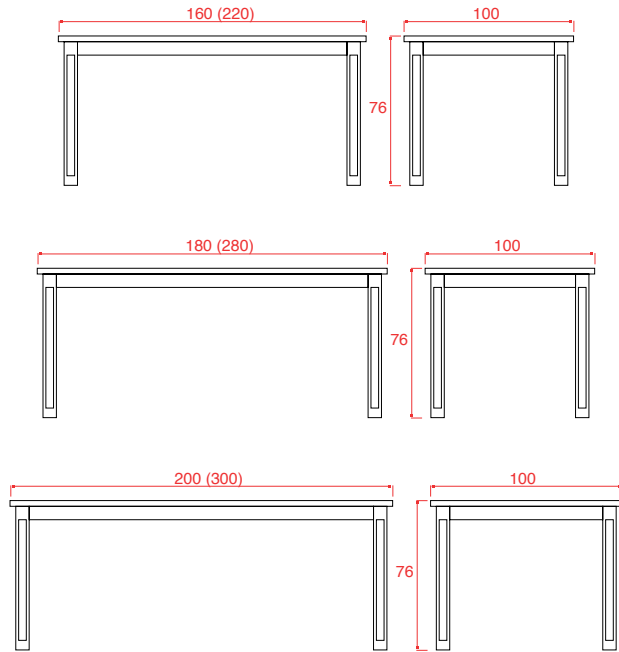

Soul Home Collection

Tables > Cross

Available in:
light oak / oak grey

Oak Wood Furniture