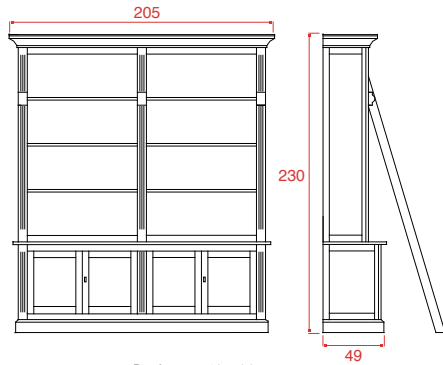

Oak Wood Furniture

Soul Home Collection

Bookcase 4 Ladder