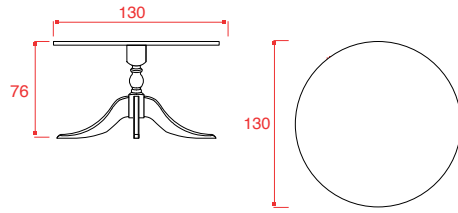

Oak Wood Furniture

Soul Home Collection

Tables > Washington