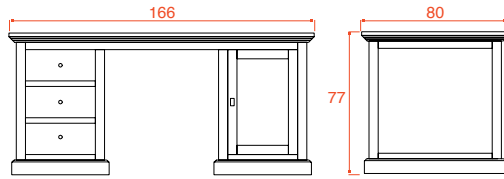

Soul Home Collection

Pacy > Desk

Available in:

light - grey

or **Available in:**

Interior + tablet in light - grey

Exterior in basic colour: 001-002-003-006-008-013-014-025-026-037-039-046-047

or Exterior in distressed colour: 310-320-330-340-350.