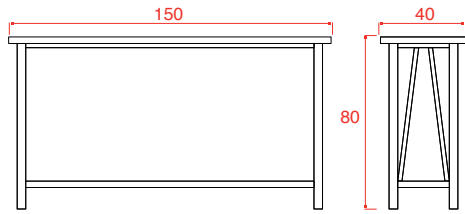

Soul Home Collection

Pool Console 150x40x80