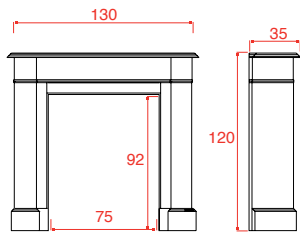

Soul Home Collection

Fireplace

Panel > Panel

Available in:
light - grey

Oak Wood Furniture