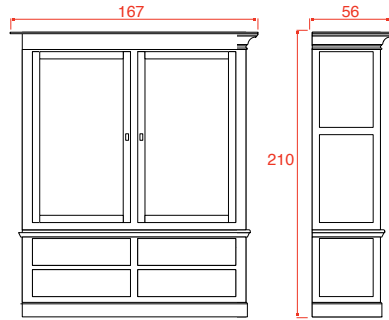

Soul Home Collection

Algara > Algara Cabinet 2 Wood + Glass

Available in:

light - grey

or **Available in:**

Interior + tablet in light - grey

Exterior in basic colour: 001-002-003-006-008-013-014-025-026-037-039-046-047

or Exterior in distressed colour: 310-320-330-340-350.

Oak Wood Furniture