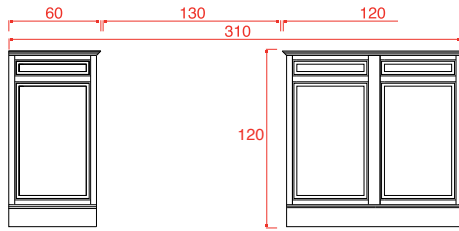

Soul Home Collection

Panel