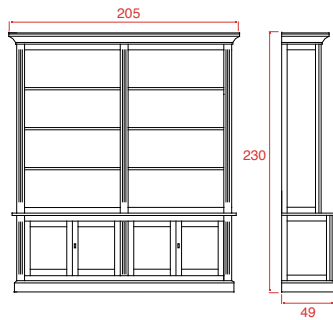

Soul Home Collection

Bookcase 4

Pacy > Bookcase 4

Available in:

light - grey

or **Available in:**

Interior + tablet in light - grey

Exterior in basic colour: 001-002-003-006-008-013-014-025-026-037-039-046-047

or Exterior in distressed colour: 310-320-330-340-350.