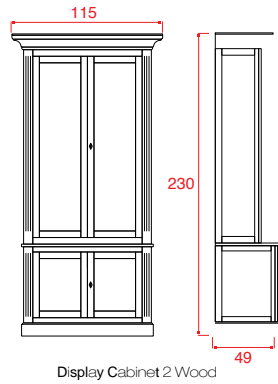

Soul Home Collection

Pacy > Display Cabinet 2 Glass + Wood

Available in:

light - grey

or **Available in:**

Interior + tablet in light - grey

Exterior in basic colour: 001-002-003-006-008-013-014-025-026-037-039-046-047

or Exterior in distressed colour: 310-320-330-340-350.

Oak Wood Furniture