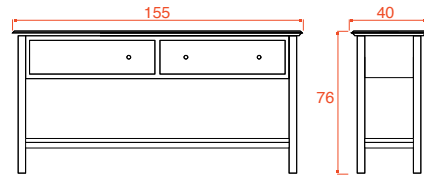

Soul Home Collection

Algara > Algara Console + Shelf

Available in:

light - grey

or Available in:

Interior + tablet / drawers in light - grey

Exterior in basic colour: 001-002-003-006-008-013-014-025-026-037-039-046-047

or Exterior in distressed colour: 310-320-330-340-350.

Oak Wood Furniture