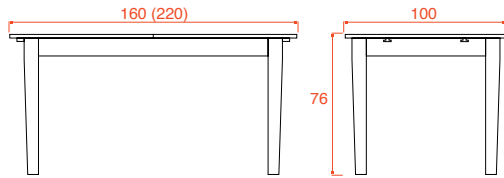

Soul Home Collection

Tables > Cube

Available in:

light / grey
or
tablet light - grey + legs in basic colour: 001-002-003-006-008-013-014- 025-
026-037-039-046-047
or
tablet light - grey + legs in distressed colour: 310-320-330-340-350.

Oak Wood Furniture