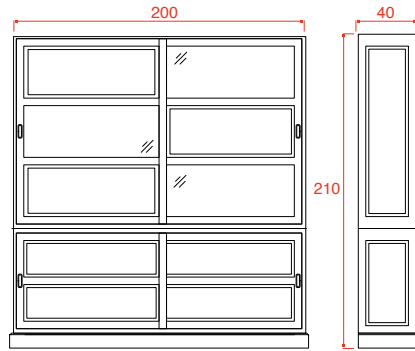

Soul Home Collection

Negro > Cupboard Mix

Available in
light - grey

Oak Wood Furniture