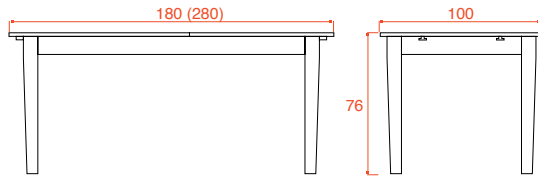

Soul Home Collection

Tables > Cube

Available in:

light / grey
or
tablet light - grey + legs in basic colour: 001-002-003-006-008-013-014- 025-
026-037-039-046-047
or
tablet light - grey + legs in distressed colour: 310-320-330-340-350.

Oak Wood Furniture