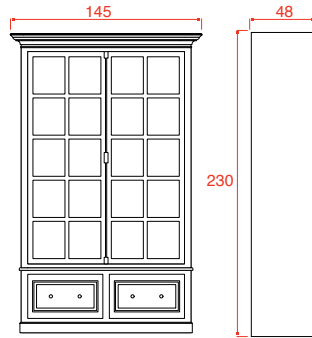

Soul Home Collection

Showcase 2 storage