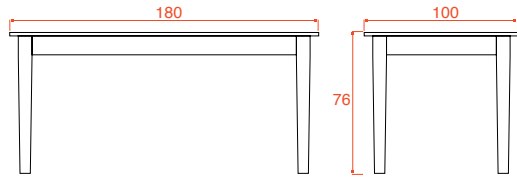

Soul Home Collection

Tables > Egypt

Available in:

light / grey

or

tablet light - grey + legs in basic colour: 001-002-003-006-008-013-014- 025-026-037-039-046-047

or

tablet light - grey + legs in distressed colour: 310-320-330-340-350.