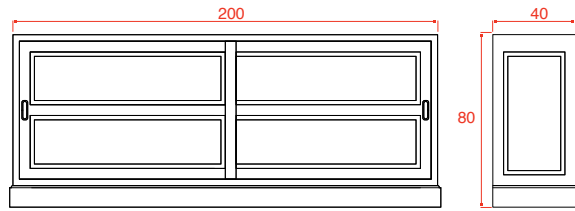

Soul Home Collection

Negro > Sideboard

Available in
light - grey