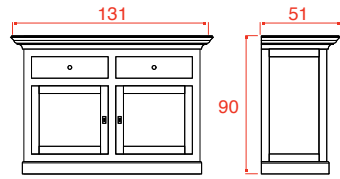

Soul Home Collection

Sideboard 2